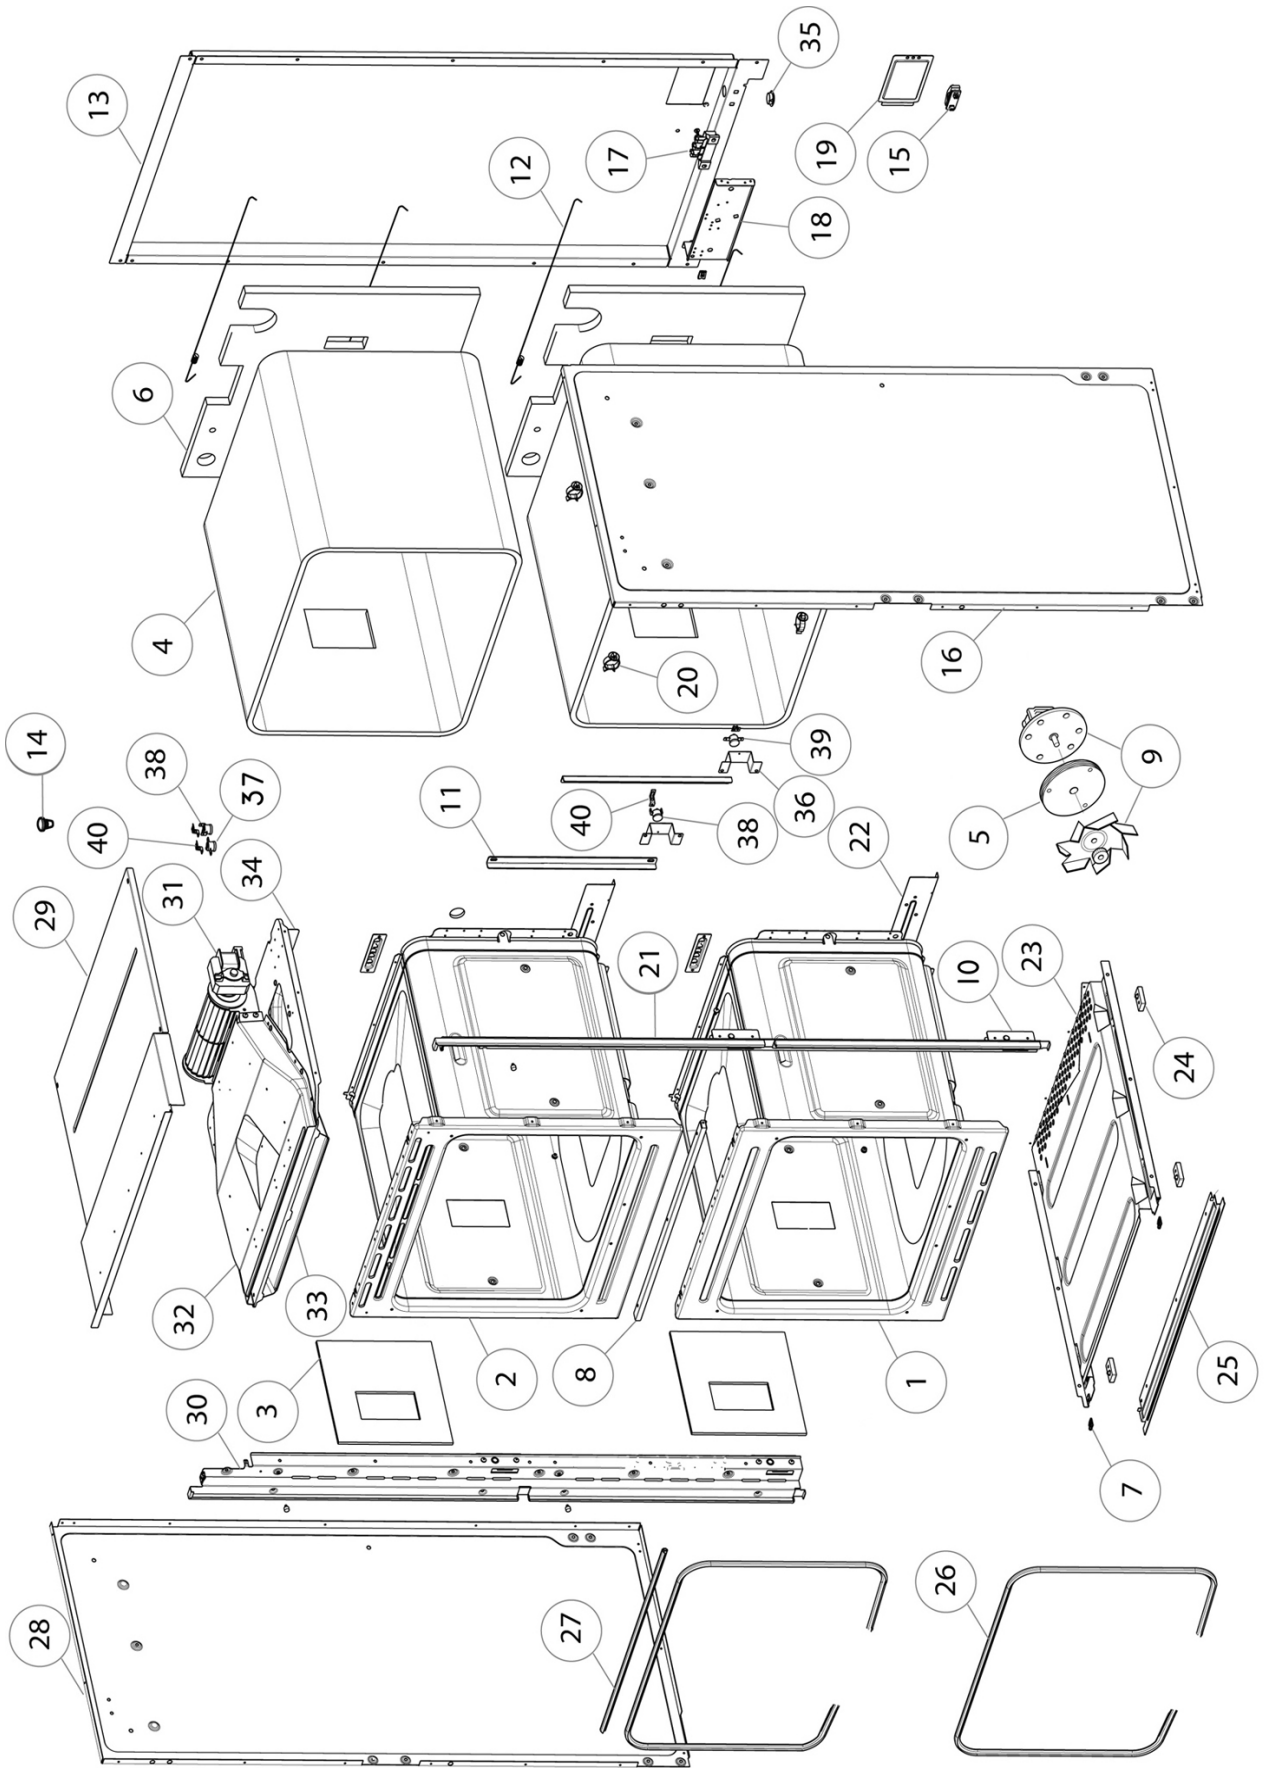

## **BUILT IN OVEN**

---

**OB60DDEX4 FP AA**

**PRODUCT CODE: 81476-A**

**PARTS MANUAL**

**AA**

3 CONTROL PANEL & COMPONENTS

# CHASSIS ASSEMBLY

9 UPPER DOOR ASSEMBLY

11 LOWER DOOR ASSEMBLY