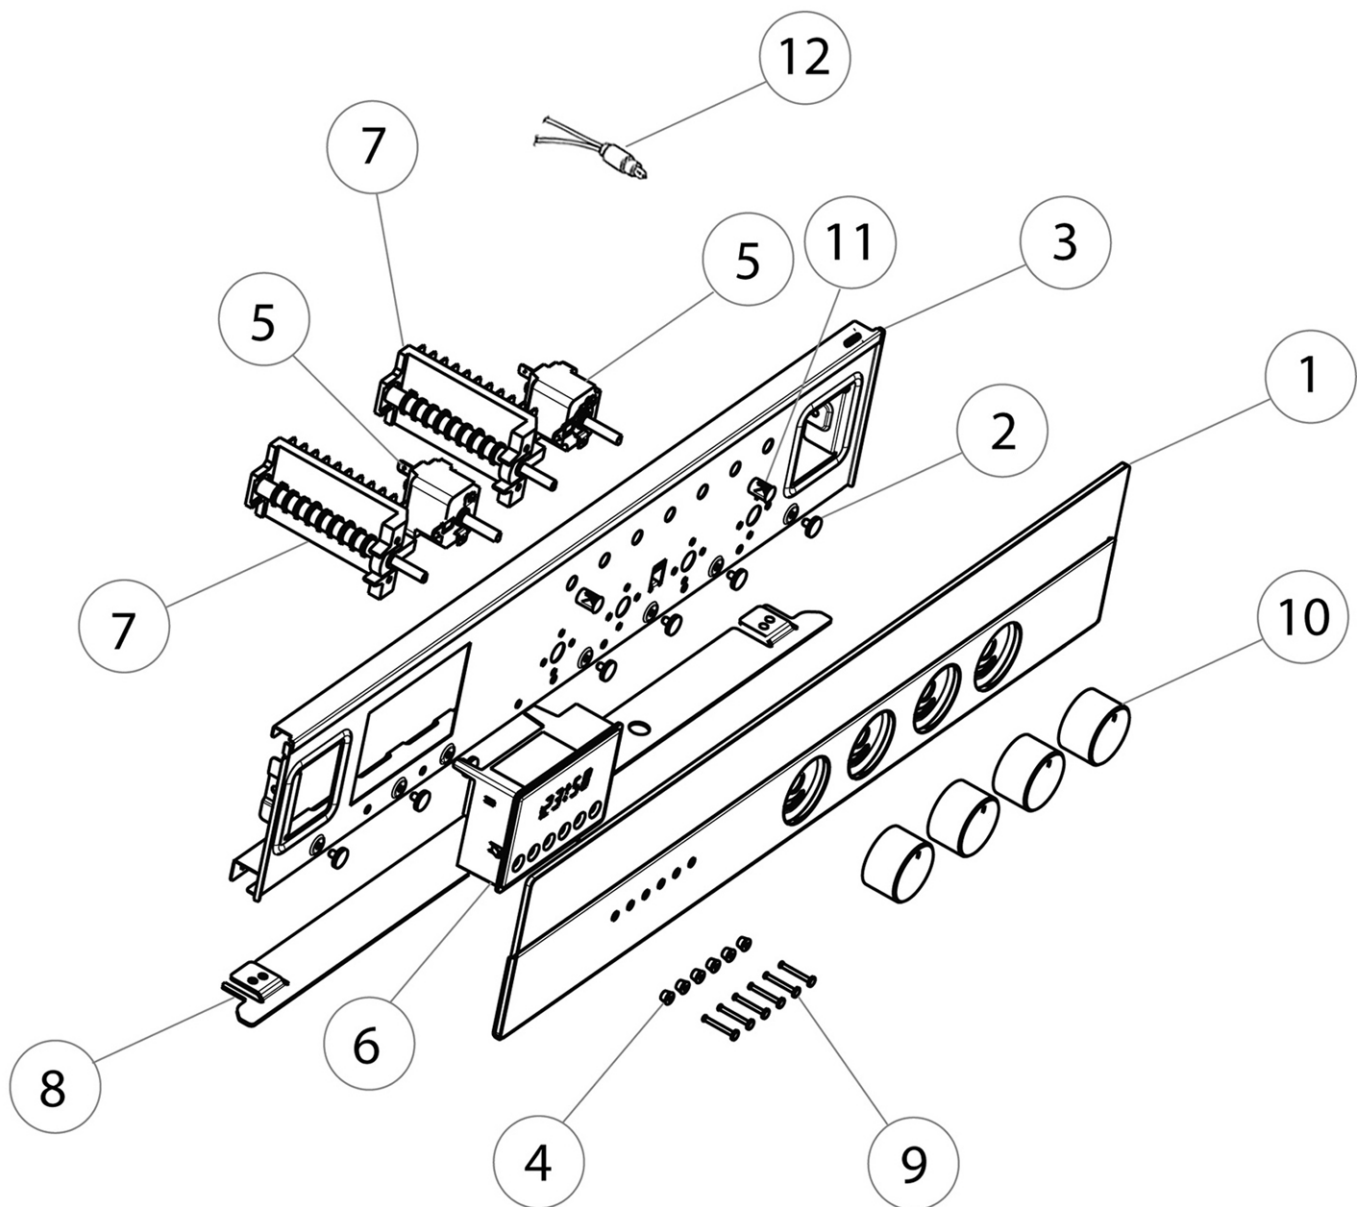

## **BUILT IN OVEN**

---

**OB60DDEX4 FP AA**

**PRODUCT CODE: 81476-A**

**PARTS MANUAL**

**AA**

3 CONTROL PANEL & COMPONENTS