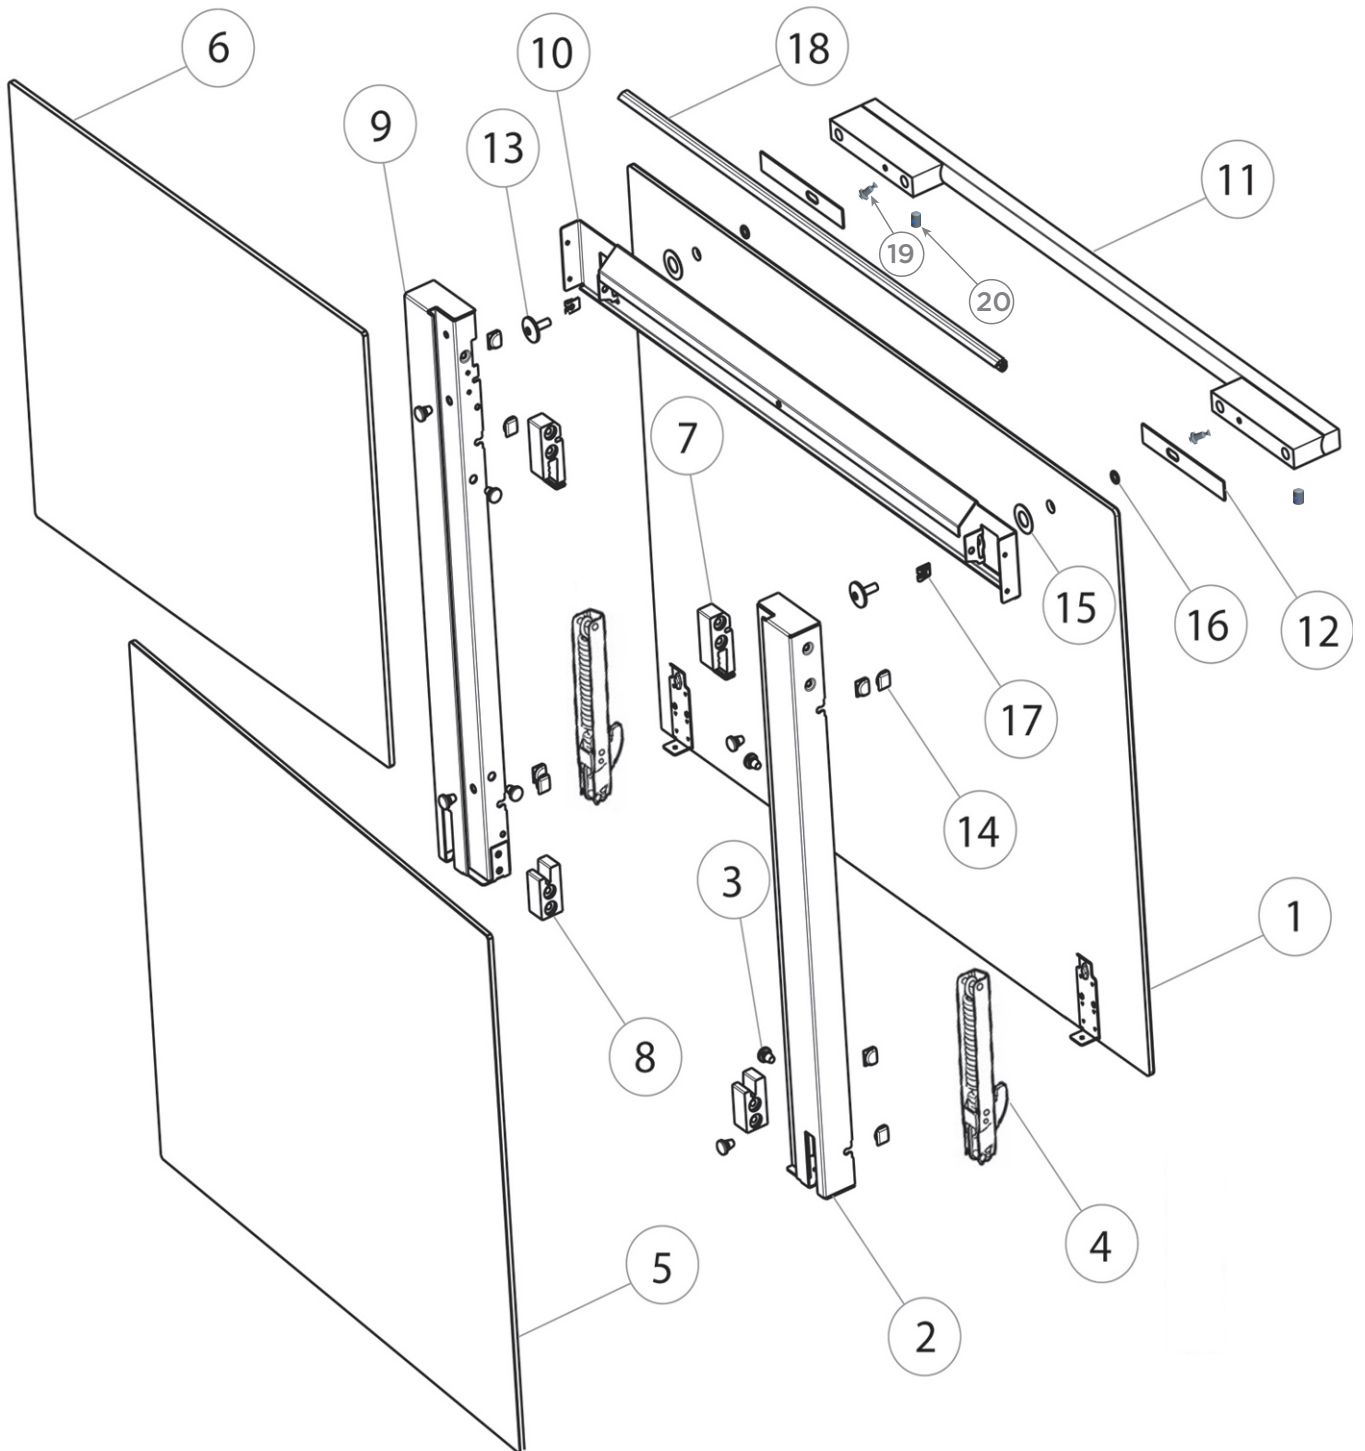

9 UPPER DOOR ASSEMBLY